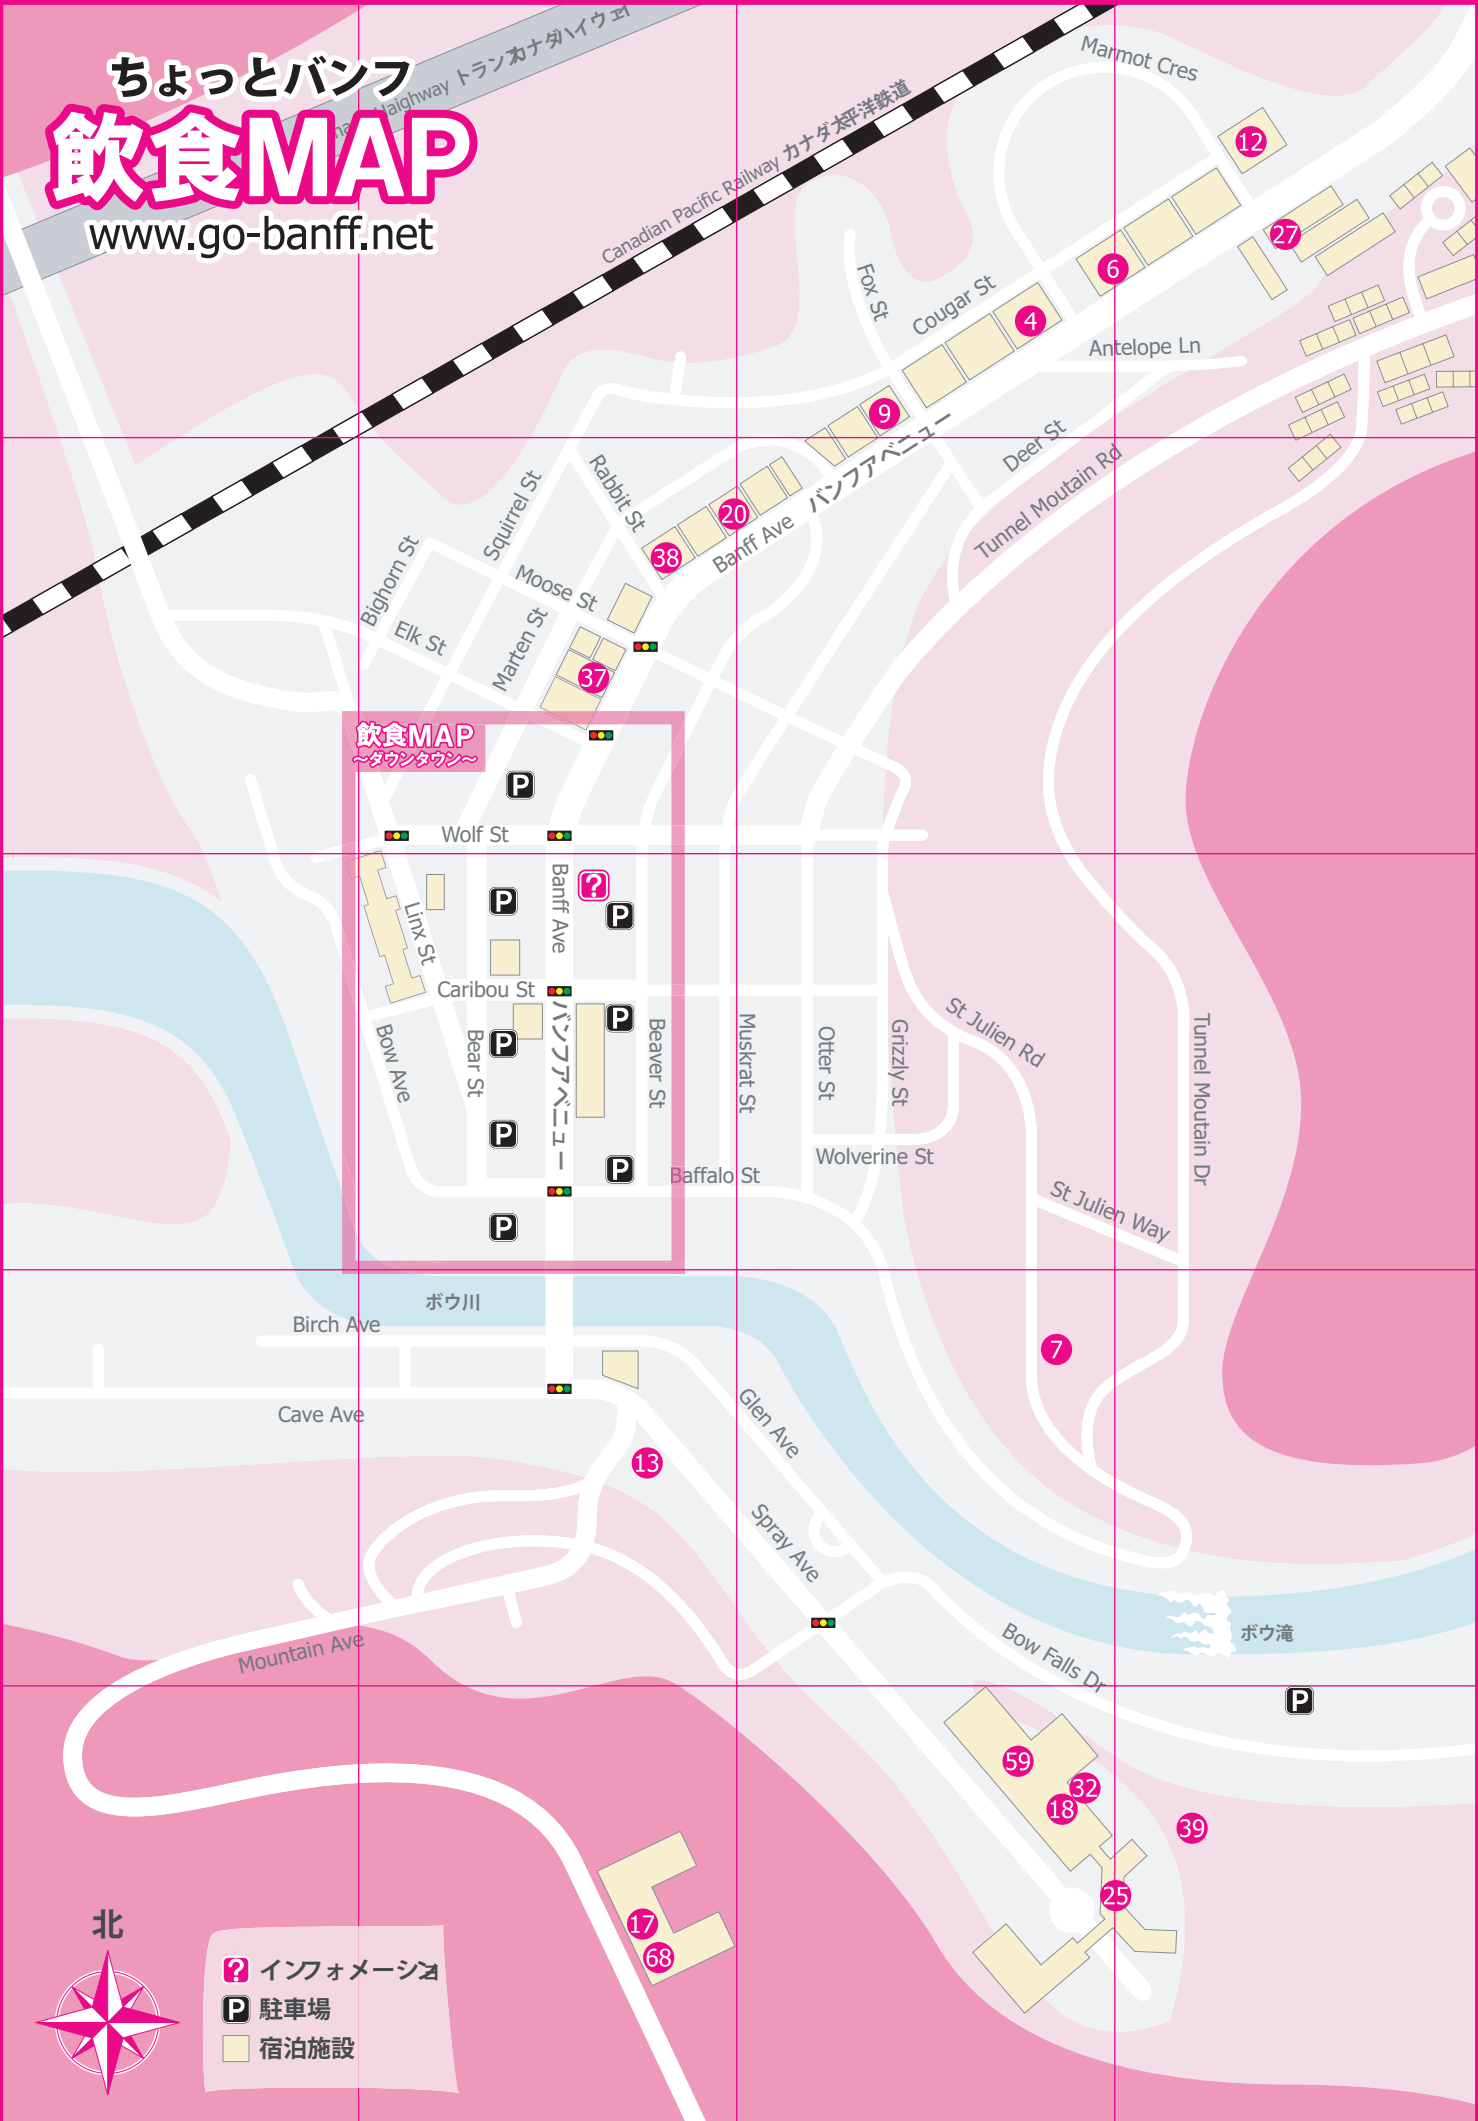

1

2

3

4

ちょっとバンフ 飲食MAP

www.go-banff.net

A

B

C

D

E

飲食MAP
～ダウンタウン～

Map of downtown Banff showing streets: Wolf St, Lynx St, Caribou St, Bow Ave, Bear St, Beaver St, Banff Ave, Muskrat St, Otter St, Grizzly St, St Julien Rd, Tunnel Mountain Dr, St Julien Way, Buffalo St, Wolverine St.

Map includes parking icons (P), accommodation icons (yellow rectangles), and an information icon (?).

- インフォメーション
- 駐車場
- 宿泊施設